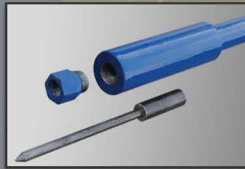

SNOW PLOW MARKING STAKES

- High impact flext stakes
- 36" Length
- Hollow poly w/ full length slit
- Re-use year after year

\$1 each

MAKE SNOW STAKE INSTALLATION EASY, EVEN IN THE TOUGHEST CONDITIONS

SNOW STAKE POUNDER